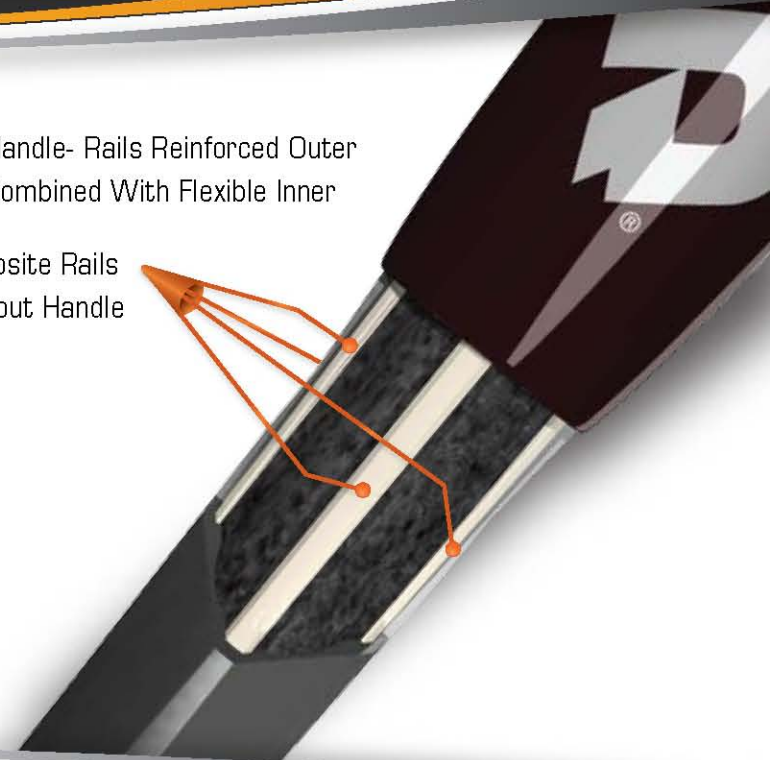

# RAILS™

- Rails Hybrid Handle technology with flexible inner core and a reinforced outer frame delivers optimal bat speed AND feel.
- Flexible inner core reduces vibration and provides sweet spot feel on every hit.
- Reinforced frame increases perimeter strength for maximum barrel performance.
- Tailored for ultimate bat speed and larger sweet spot.

- Hybrid Handle- Rails Reinforced Outer Frame Combined With Flexible Inner
- 4 Composite Rails Throughout Handle

FLEX  
INDEX  
**3**  
TOTAL

**Attack**  
*with a* **Vengeance**